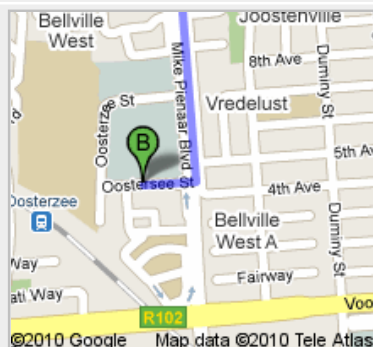

**Directions to Cape Eye Hospital**

Oosterzee Road & DJ Wood Way, Bellville, Cape Town 7530 - 021 948 8884

**41,2 km – about 30 mins**

1. Head **south** on **Main Rd** toward **New St** go 5,4 km  
About 9 mins total 5,4 km

2. Turn **right** at **N1** go 17 m  
total 5,4 km

3. Take the ramp onto **N1** go 34,2 km  
About 18 mins total 39,5 km

4. Take exit **20** for **M16** toward **Jip de Jager Ave/Mike Pienaar Blvd** go 550 m  
About 1 min total 40,1 km

5. Turn **left** at **Mike Pienaar Blvd/M16** go 1,0 km  
About 2 mins total 41,1 km

6. Turn **right** at **Oosterzee St** go 120 m  
Destination will be on the left total 41,2 km

**B Cape Eye Hospital**

Oosterzee Road & DJ Wood Way, Bellville, Cape Town 7530 - 021 948 8884

These directions are for planning purposes only. You may find that construction projects, traffic, weather, or other events may cause conditions to differ from the map results, and you should plan your route accordingly. You must obey all signs or notices regarding your route.