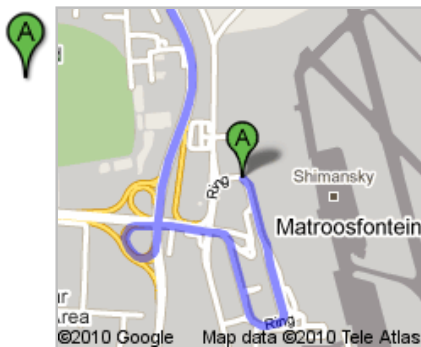

**Directions to Cape Eye Hospital**Oosterzee Road & DJ Wood Way, Bellville, Cape Town 7530 - 021  
948 8884**11,9 km – about 21 mins**

## Cape Town International Airport, Cape Town

	1. Head <b>southeast</b> About 1 min	go 350 m total 350 m
	2. Slight <b>right</b> toward <b>Ring</b> About 1 min	go 400 m total 700 m
	3. Slight <b>right</b> at <b>Ring</b>	go 130 m total 850 m
	4. Slight <b>right</b> to stay on <b>Ring</b>	go 92 m total 950 m
	5. Slight <b>left</b> to stay on <b>Ring</b> About 1 min	go 400 m total 1,3 km
	6. Continue onto <b>Airport Approach Rd</b>	go 200 m total 1,5 km
	7. Take the ramp to <b>Borcherds Quarry Rd/M22</b> About 1 min	go 500 m total 2,0 km
	8. Turn <b>left</b> at <b>Borcherds Quarry Rd/M22</b> About 3 mins	go 1,7 km total 3,7 km
	9. Turn <b>right</b> at <b>Modderdam Rd East-West/M10</b> About 3 mins	go 1,7 km total 5,4 km
	10. Slight <b>left</b> at <b>De la Rey St/M29</b> About 7 mins	go 4,4 km total 9,9 km
	11. Slight <b>right</b> to stay on <b>De la Rey St/M29</b>	go 100 m total 10,0 km
	12. Slight <b>right</b> to stay on <b>De la Rey St/M29</b>	go 210 m total 10,2 km
	13. Turn <b>right</b> at <b>Voortrekker Rd/R102</b> About 1 min	go 1,3 km total 11,5 km
	14. Slight <b>left</b> at <b>Mike Pienaar Blvd/M16</b>	go 260 m total 11,7 km
	15. Slight <b>left</b> at <b>Oostersee St</b> Destination will be on the left	go 180 m total 11,9 km

### Cape Eye Hospital

Oosterzee Road & DJ Wood Way, Bellville, Cape Town 7530 - 021 948 8884

---

These directions are for planning purposes only. You may find that construction projects, traffic, weather, or other events may cause conditions to differ from the map results, and you should plan your route accordingly. You must obey all signs or notices regarding your route.