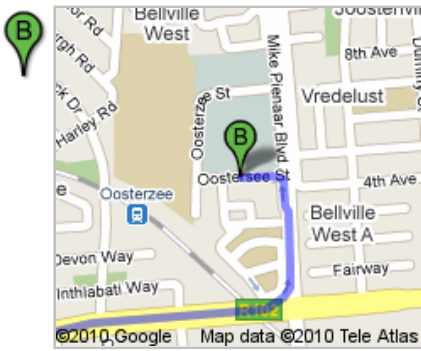

**Directions to Cape Eye Hospital**Oosterzee Road & DJ Wood Way, Bellville, Cape Town 7530 - 021  
948 8884**11,9 km – about 21 mins**

## Cape Town International Airport, Cape Town

	1. Head <b>southeast</b> About 1 min	go 350 m total 350 m
	2. Slight <b>right</b> toward <b>Ring</b> About 1 min	go 400 m total 700 m
	3. Slight <b>right</b> at <b>Ring</b>	go 130 m total 850 m
	4. Slight <b>right</b> to stay on <b>Ring</b>	go 92 m total 950 m
	5. Slight <b>left</b> to stay on <b>Ring</b> About 1 min	go 400 m total 1,3 km
	6. Continue onto <b>Airport Approach Rd</b>	go 200 m total 1,5 km
	7. Take the ramp to <b>Borcherds Quarry Rd/M22</b> About 1 min	go 500 m total 2,0 km
	8. Turn <b>left</b> at <b>Borcherds Quarry Rd/M22</b> About 3 mins	go 1,7 km total 3,7 km
	9. Turn <b>right</b> at <b>Modderdam Rd East-West/M10</b> About 3 mins	go 1,7 km total 5,4 km
	10. Slight <b>left</b> at <b>De la Rey St/M29</b> About 7 mins	go 4,4 km total 9,9 km
	11. Slight <b>right</b> to stay on <b>De la Rey St/M29</b>	go 100 m total 10,0 km
	12. Slight <b>right</b> to stay on <b>De la Rey St/M29</b>	go 210 m total 10,2 km
	13. Turn <b>right</b> at <b>Voortrekker Rd/R102</b> About 1 min	go 1,3 km total 11,5 km
	14. Slight <b>left</b> at <b>Mike Pienaar Blvd/M16</b>	go 260 m total 11,7 km
	15. Slight <b>left</b> at <b>Oostersee St</b> Destination will be on the left	go 180 m total 11,9 km

### Cape Eye Hospital

Oosterzee Road & DJ Wood Way, Bellville, Cape Town 7530 - 021 948 8884

---

These directions are for planning purposes only. You may find that construction projects, traffic, weather, or other events may cause conditions to differ from the map results, and you should plan your route accordingly. You must obey all signs or notices regarding your route.

Map data ©2010 Tele Atlas